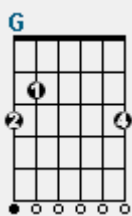

F C G C
I promise to be your heart when the pain gets too great

C F G C
I promise I'll be your eyes when you cannot see

C F F E Am
I promise to be your voice when you cannot speak

G F C Dm
I promise I'll be your legs when you can't bear the weight

F C G C
I promise to be your heart when the pain gets too great

F
La la la la

G C
La la la la

Dm
La la la la

C
We will be all right

Yaakov Shwekey A Mother's Promise

מילים: שבי נחום ודסי קורלנד.
לחן: איצי וולדנר ויעקב שוואקי.
ביצוע: יעקב שוואקי.
סוג: שקט.

[Verse 2]

C **G** **Am** **F**
 Deep in the night, when I watch your eyes close
C **G** **Am** **F**
 The mother in my heart is desperate to know
Dm **Em** **F** **G**
 When those big blue eyes open, is it me that you see?
C **F** **C** **F**
 Will your sweet little arms ever reach out to me?